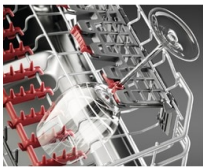

Product Benefits & Features

Effortless cycle-setting with QuickSelect

QuickSelect offers optimal control over the dishwasher. Choose the cycle time with the slider and add extra treatments with a tap. Then the machine will do the rest. Get tailored cleaning delivered at a time that suits. And spotless dishes.

Superior Cleaning and best glass care

Your delicate glasses can not be cleaned in a safer way thanks to AEG SoftGrip and SoftSpikes which perfectly holds your glasses, protecting them from getting damaged.

Powerful dishwashing. With SatelliteClean®

Experience impeccable dishwashing with SatelliteClean®. This spray arm has three-times better coverage than the standard. Because the double rotating arm constantly changes the angle of the spray. Water reaches every corner. For a complete clean.

More Visibility, More Efficient Loading

Instantly see the racks and configurations in your dishwasher courtesy of the interior light. With increased visibility, you can see where best to place your items more efficiently and effortlessly, meaning you can load everything away in one seamless process.