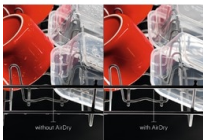

Open the door to dry dishes

AirDry delivers up to 3x better drying performance when compared to closed-door systems. The door automatically opens at the end of the drying phase and air is circulated inside the machine. Dishes emerge perfectly dry. Every time.