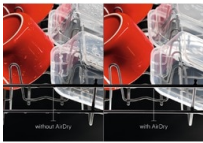

### Natural drying with fresh air. For perfectly dry dishes

The 3000 AirDry Dishwasher maximises drying using natural airflow. The door automatically opens 10 cm in the final stage of the cycle, drying dishes naturally and effectively. Dishes dry 3x better than closed-door systems.

### Open the door to dry dishes

AirDry delivers up to 3x better drying performance when compared to closed-door systems. The door automatically opens at the end of the drying phase and air is circulated inside the machine. Dishes emerge perfectly dry. Every time.

### Water reaches every corner. With the Dual Spray Arms

Ensure maximum water coverage with two spray arms. The rotating sprinklers send water jets into every corner of both the lower and upper basket, for dishwashing results you can rely on.