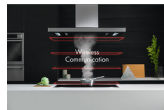

HK854870IB BI Hob

Great taste quicker

Ever wished your ceramic hob heated up faster? Now there's one that does. The new AEG Rapid Power hob has everything you love about ceramic, all cooking zones heat up at high speed, even the bigger zones. So it gets you cooking quicker and gives you the

Increase your cooking options

You can do more with this hob! Thanks to the extendable cooking zone, you can prepare dishes using a wider variety of pots and pans.

Cook without distractions

This hob has Hob2Hood, a useful feature that automatically controls your cooker hood and lights. It means you don't get distracted by trying to regulate the fan when you're at crucial cooking moments: you can simply concentrate on getting your dish right. But

More Benefits :

- Pause function for putting the cooking on hold at any time
- OptiHeat Control for the safe and effective use of residual heat
- Slide-design touch controls for instant control over your hob

Features :

- flush with working top
- Hob²Hood
- Direct Control: sliding touch control technology
- Stop and Go function for short interruptions
- Illuminated controls
- Automatic fast heating up
- Eco Timer
- Count up timer
- Timer function
- OptiHeat Control
- Acoustic signal with switch off option
- Child safety lock function
- Key-lock function
- Hob safety: Automatic Switch Off
- ProBox
- Ceramic glass colour: Black