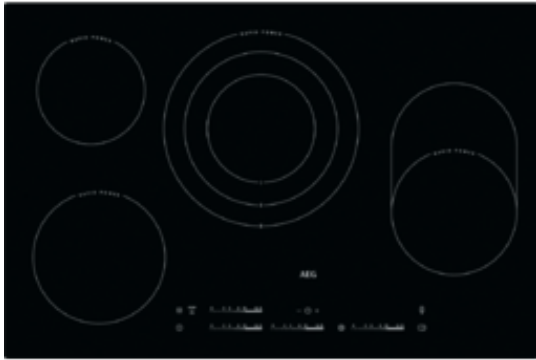

HK854870IB BI Hob

Great taste quicker

Ever wished your ceramic hob heated up faster? Now there's one that does. The new AEG Rapid Power hob has everything you love about ceramic, all cooking zones heat up at high speed, even the bigger zones. So it gets you cooking quicker and gives you the

Technical Specs :

- Product Number Code : 949 597 125
- EAN : 7332543451333
- Built in height mm : 38
- Width mm : 770
- Depth mm : 510
- Width cutting : 750
- Depth cutting : 490
- Hob type : Ceramic Glass
- Cord length external : 1.5
- Total electricity loading : 7700
- Left front - Power/Diameter : 2000W/180mm
- Rear - Power/Diameter : 1600W/145mm
- Middle front - Power/Diameter : 1100/2300/3400W/145/210/270mm
- Right front - Power/Diameter : 1800/2800W/170x265mm
- Voltage : 220-240
- Weight gross cleaner and accessories with packaging : 10.88
- Weight net cleaner and accessories no packaging : 9.88
- Package height : 118
- Package width : 868
- Package depth : 600
- Protection box model den./PNC : PBOX-8R9I/944 189 315